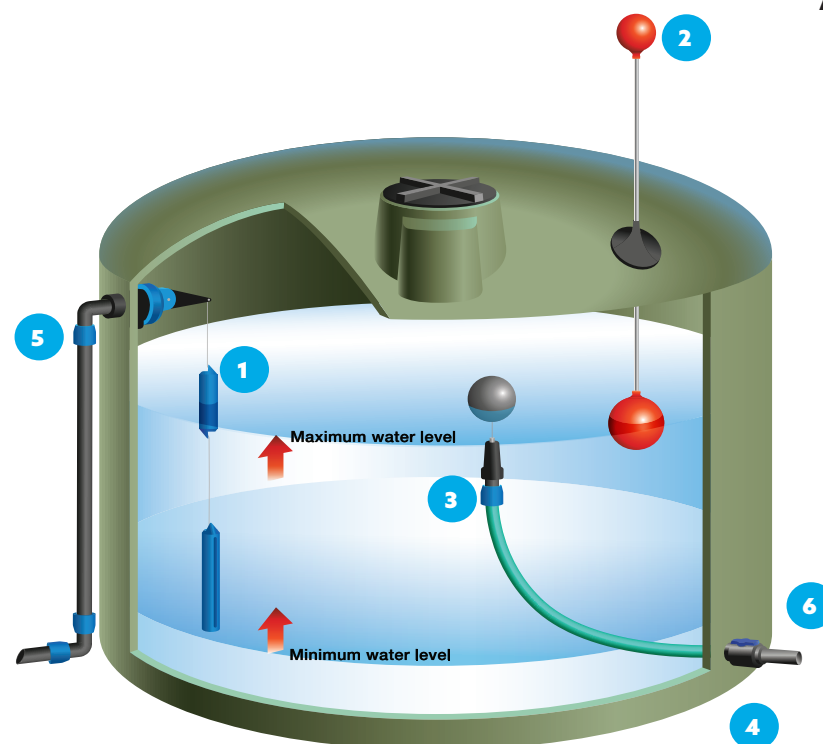

CHOOSE YOUR ACCESSORIES

APEX VISIBALL WATER LEVEL INDICATOR

	AVB	2-3m	<input type="checkbox"/>
---	-----	------	--------------------------

APEX TANK BUDDY FLOATING TANK OUTLET

	ATB32	32mm	<input type="checkbox"/>
--	-------	------	--------------------------

GUYCO TANK FITTING FEMALE BLACK

	GUFTFT20	20mm	<input type="checkbox"/>
	GUFTFT25	25mm	<input type="checkbox"/>
	GUFTFT32	32mm	<input type="checkbox"/>
	GUFTFT40	40mm	<input type="checkbox"/>
	GUFTFT50	50mm	<input type="checkbox"/>

PTFE TAPE THREAD SEAL TAPE

	PTFE12	12mm	<input type="checkbox"/>
---	--------	------	--------------------------

- 1 INLET VALVES
- 2 WATER LEVEL INDICATOR
- 3 FLOATING TANK INLET
- 4 BALL VALVES
- 5 PIPE FITTINGS
- 6 TANK FITTINGS